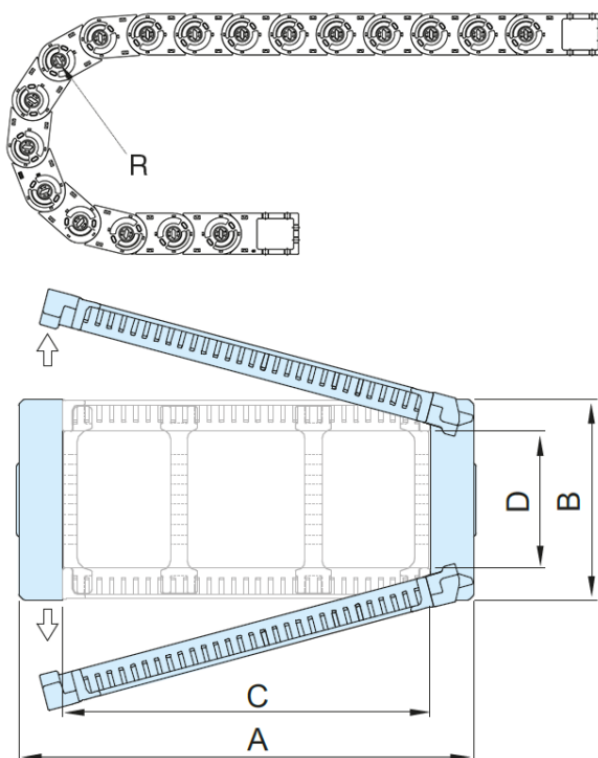

Article number: 18ST055N075R075

Description: ST Shift cable chain, ST055N.075 Radius 75- Hoved nr. (1LK)
Type ST055N.075.R75

Measures

A = 96
B = 52
C = 75
D = 40
I = 55
R = 075